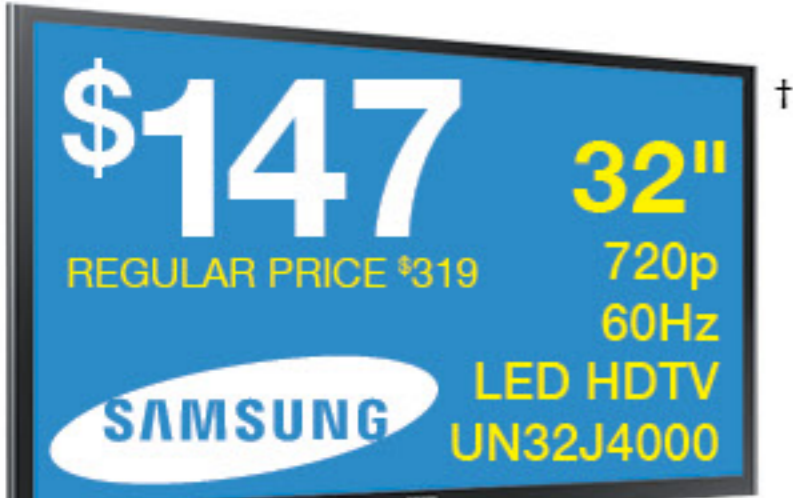

$147

REGULAR PRICE *319

32"

720p

60Hz

LED HDTV

UN32J4000

SAMSUNG

$98